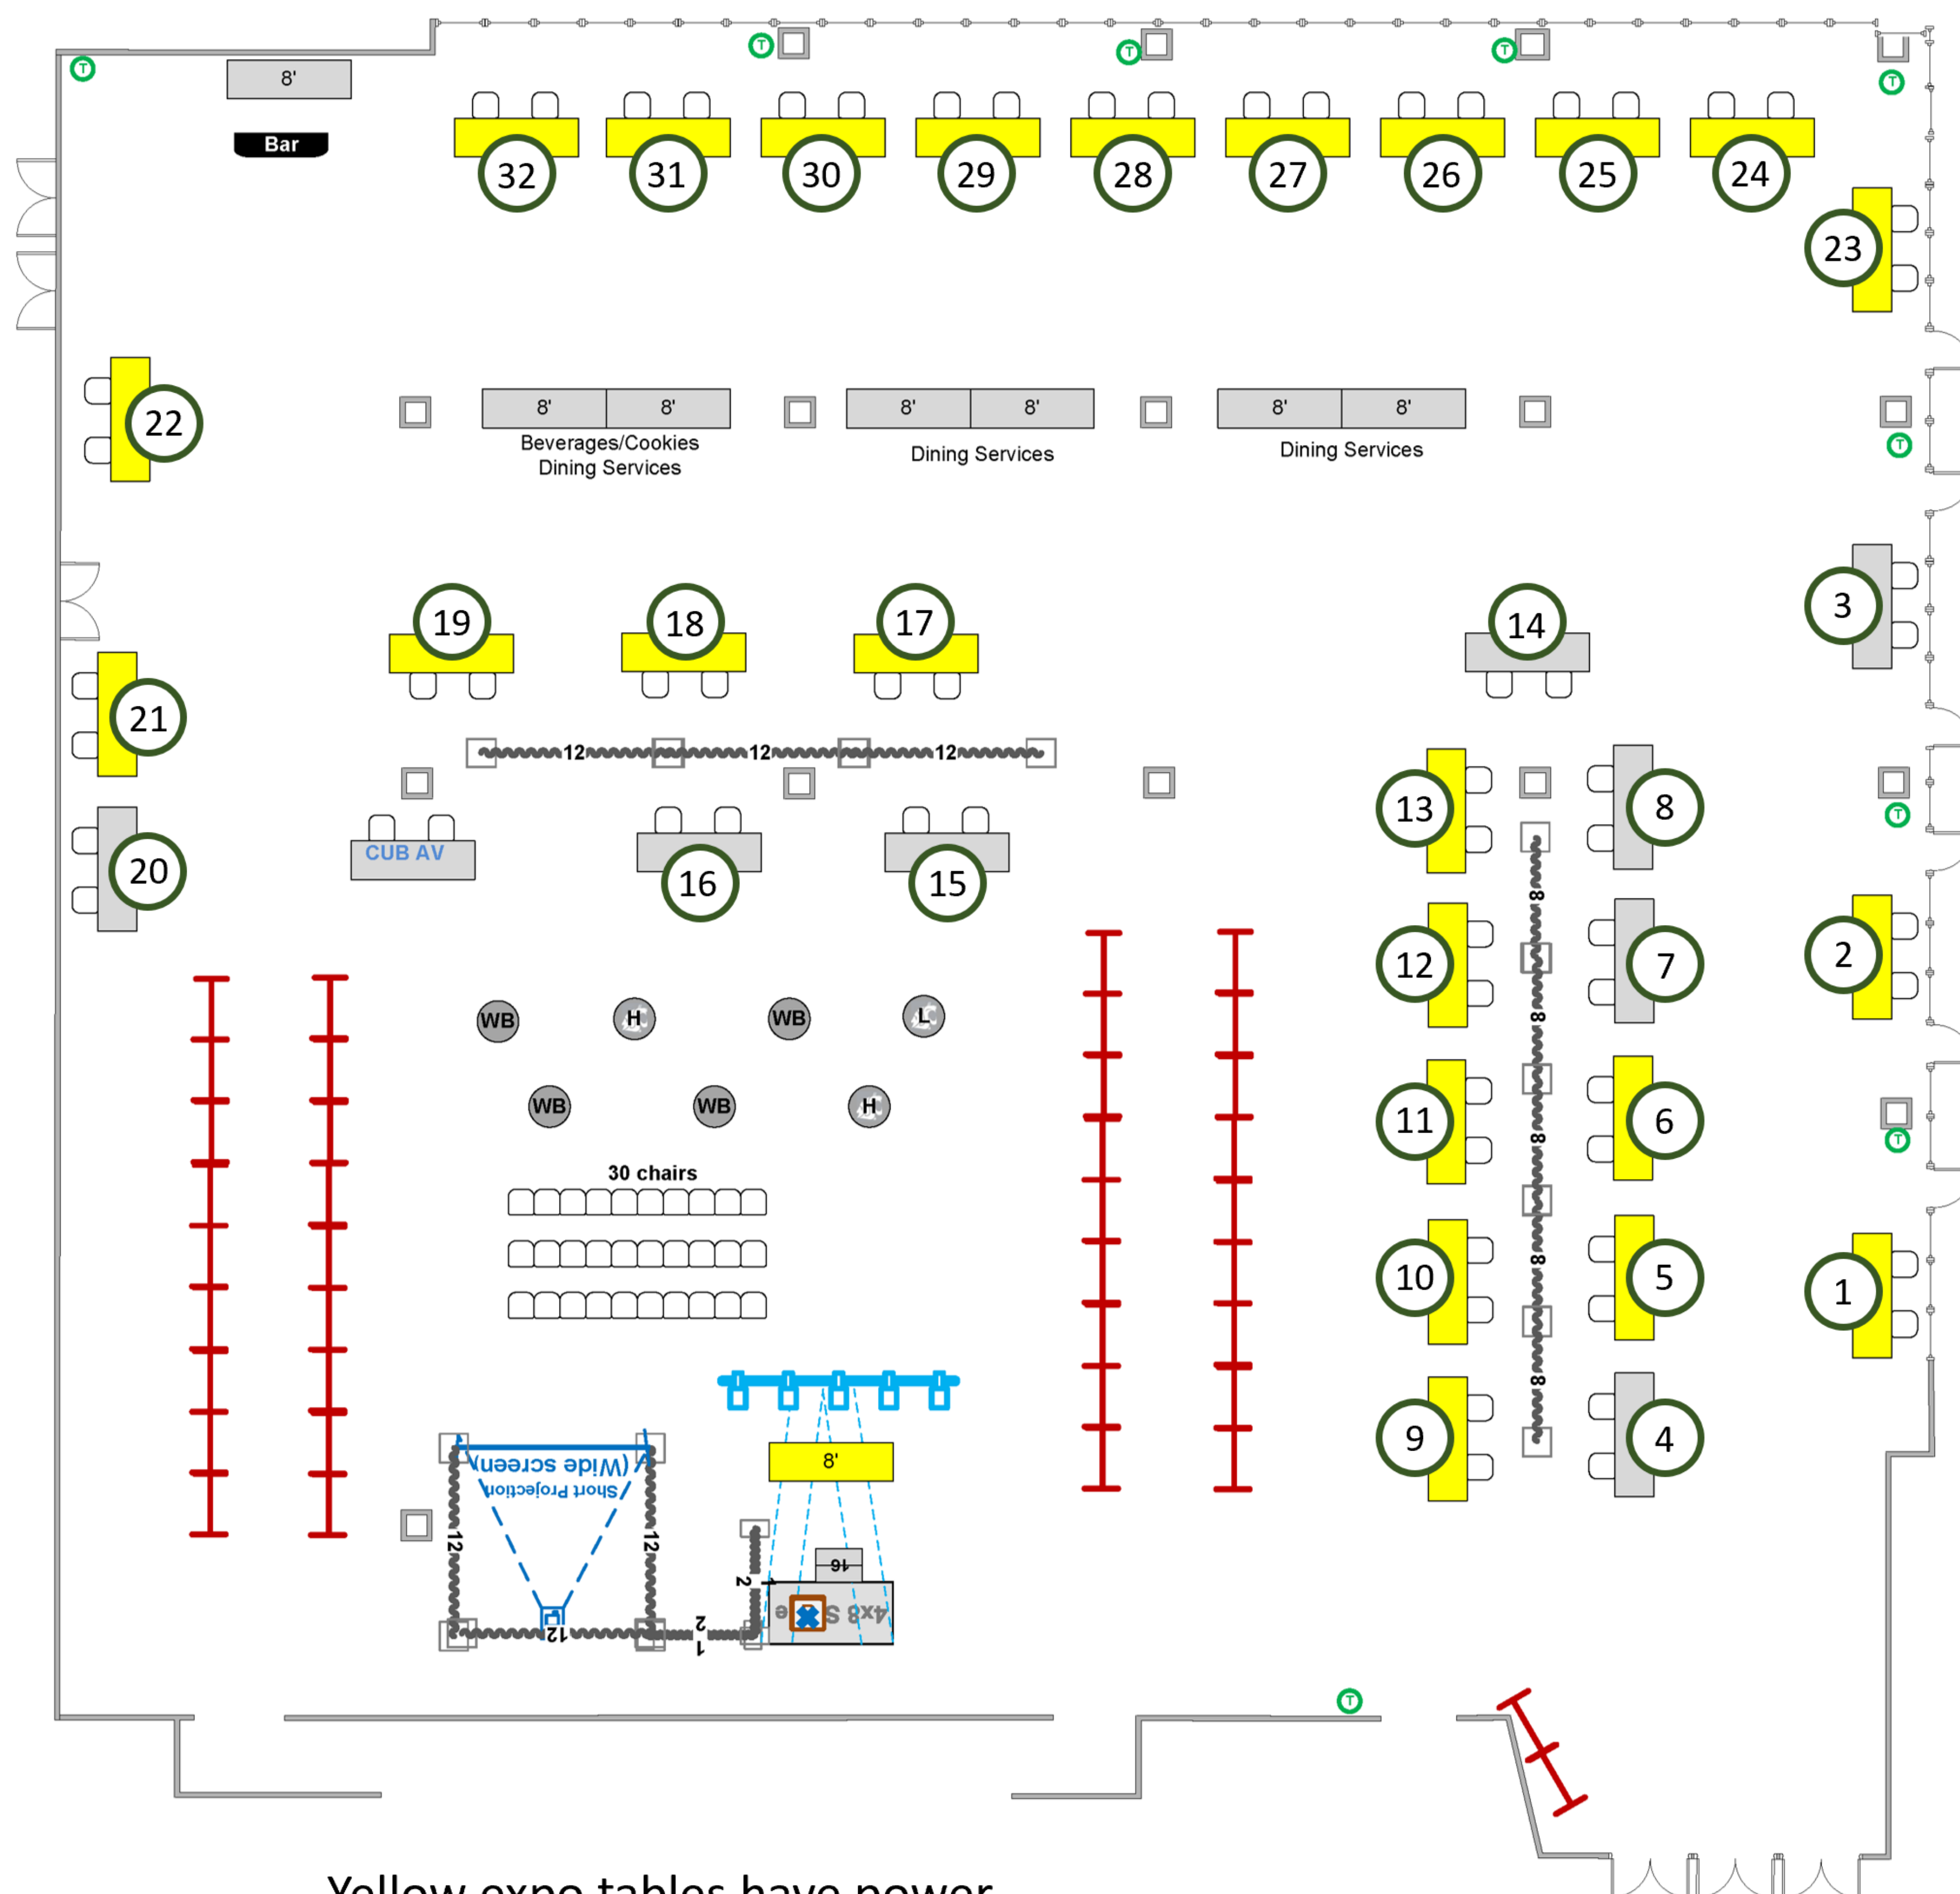

NORM 2024

Breaking Borders: Building Bonds

Exhibitor Booth Locations

- | | | |
|-------------------------------|--|-------------------------------------|
| 1) ACS Membership | 12) SCIEX | 23) Shimadzu |
| 2) Mirion Technologies | 13) Pine Research Instrumentation | 24) Nanalysis Corp. |
| 3) WSU Nuclear Science Center | 14) RAIN Incubator | 25) Klar Scientific |
| 4) ChemScene LLC | 15) MacMillan Learning | 26) Velp Scientific, Inc. |
| 5) Bettersize Inc. | 16) Eldex Corporation | 27) Proteios Technology Inc. |
| 6) Biotage | 17) IKA | 28) Magritek |
| 7) Fisher Scientific | 18) Center for Advanced Energy Studies | 29) Process Insights |
| 8) Fisher Scientific | 19) Oxford Instruments | 30) Chemwatch |
| 9) JEOL | 20) Bruker AXS | 31) Anatek Labs Inc. |
| 10) Oakwood Chemical | 21) Bruker Magnetic Resonance | 32) Washington-Idaho Border Section |
| 11) LECO | 22) Agilent Technologies | |