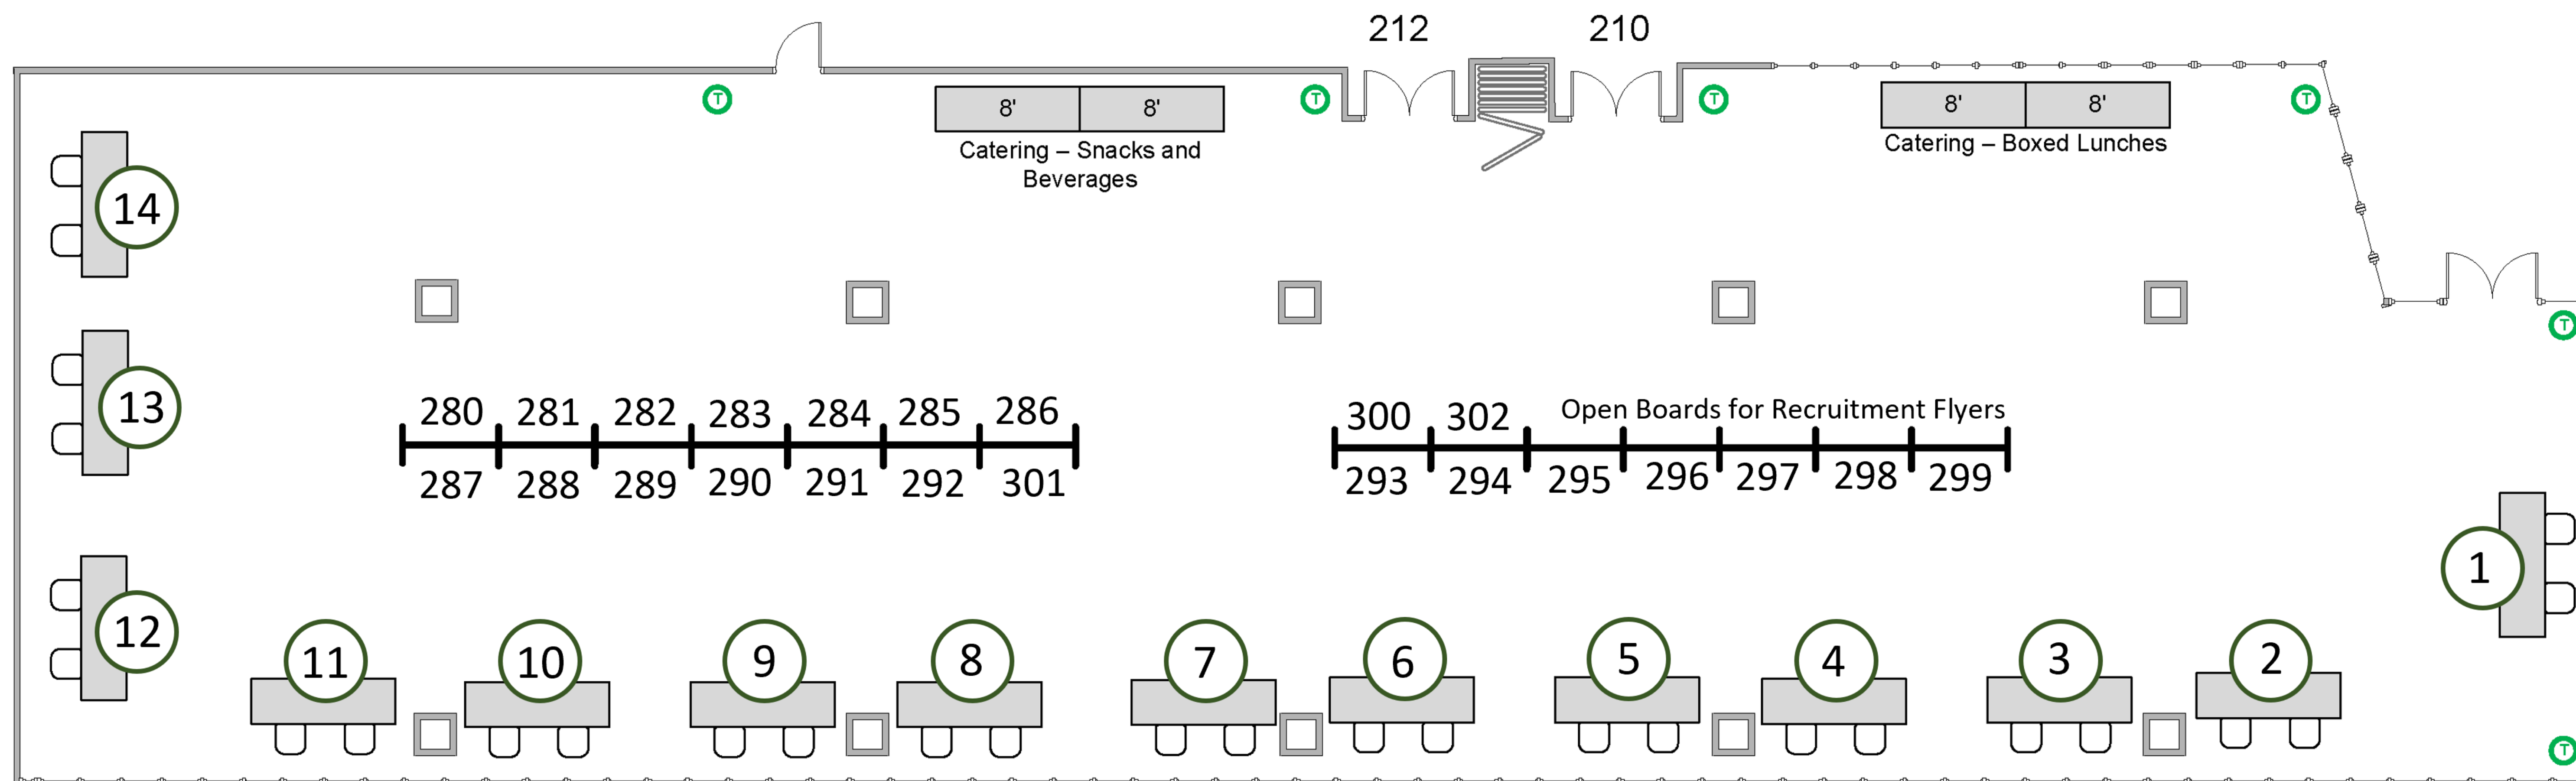

NORM 2024

Breaking Borders: Building Bonds

Academic & Employment Recruitment Fair and Undergraduate Poster Locations

- 1) Washington State University Department of Chemistry
- 2) University of Idaho Chemistry Department
- 3) State of Washington - Department of Ecology
- 4) Alturas Analytics, Inc.
- 5) School of Mechanical and Materials Engineering at WSU
- 6) WSU – PNNL Nuclear Technology Institute
- 8) WSU Nuclear Science Center